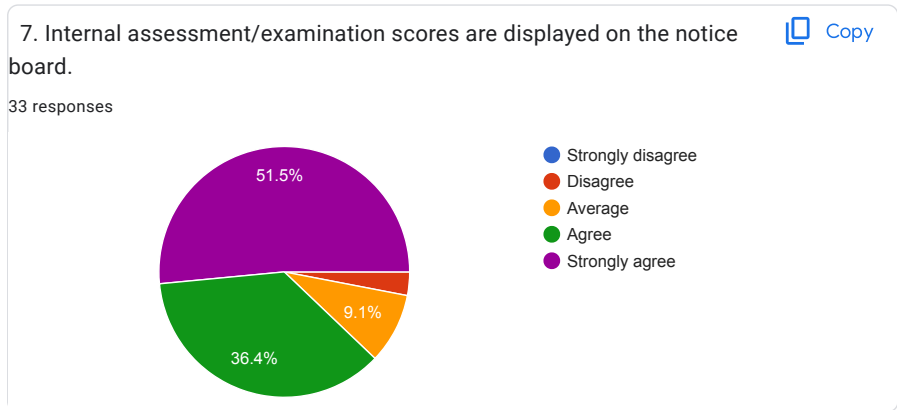

PANJAB UNIVERSITY, CHANDIGARH

Feedback Forms from students

33 responses

[Publish analytics](#)

Teacher-wise Feedback

1. The teacher completes the entire syllabus in time.

[Copy](#)

2. The teacher is a content expert and has adequate knowledge about the subject/course.

[Copy](#)

3. The teacher communicates clearly and well prepared.

[Copy](#)

STUDENTS' FEEDBACK ABOUT INSTITUTE

FEEDBACK FROM PARENTS

1. Your ward has Chosen Panjab University because

[Copy](#)

2. Transparency in the evaluation/examination System