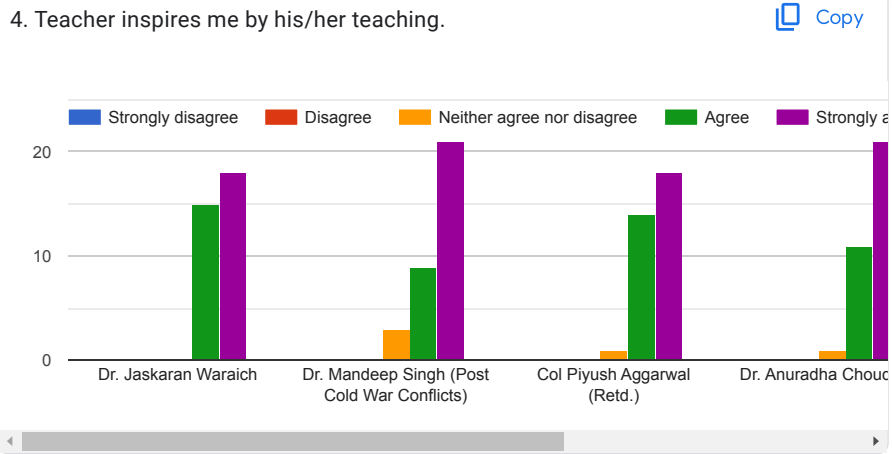

PANJAB UNIVERSITY, CHANDIGARH

Feedback Forms from students

33 responses

[Publish analytics](#)

Teacher-wise Feedback

1. The teacher completes the entire syllabus in time.

[Copy](#)

2. The teacher is a content expert and has adequate knowledge about the subject/course.

[Copy](#)

3. The teacher communicates clearly and well prepared.

[Copy](#)

STUDENTS' FEEDBACK ABOUT INSTITUTE

FEEDBACK FROM PARENTS

1. Your ward has Chosen Panjab University because

[Copy](#)

2. Transparency in the evaluation/examination System