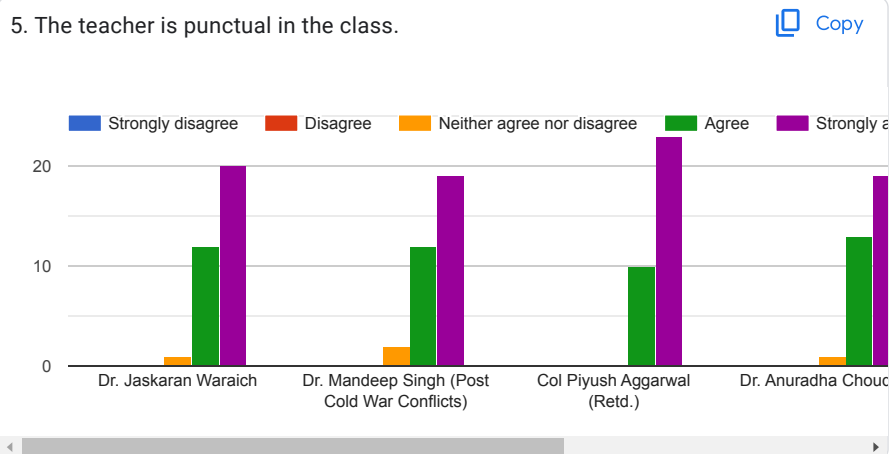

PANJAB UNIVERSITY, CHANDIGARH

Feedback Forms from students

33 responses

[Publish analytics](#)

Teacher-wise Feedback

1. The teacher completes the entire syllabus in time.

[Copy](#)

2. The teacher is a content expert and has adequate knowledge about the subject/course.

[Copy](#)

3. The teacher communicates clearly and well prepared.

[Copy](#)

STUDENTS' FEEDBACK ABOUT INSTITUTE

FEEDBACK FROM PARENTS

1. Your ward has Chosen Panjab University because

[Copy](#)

2. Transparency in the evaluation/examination System