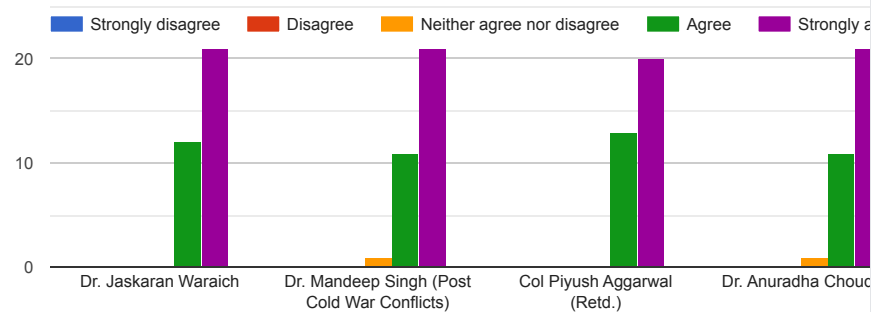

PANJAB UNIVERSITY, CHANDIGARH

Feedback Forms from students

33 responses

[Publish analytics](#)

Teacher-wise Feedback

1. The teacher completes the entire syllabus in time.

[Copy](#)

2. The teacher is a content expert and has adequate knowledge about the subject/course.

[Copy](#)

3. The teacher communicates clearly and well prepared.

[Copy](#)

STUDENTS' FEEDBACK ABOUT INSTITUTE

FEEDBACK FROM PARENTS

1. Your ward has Chosen Panjab University because

[Copy](#)

2. Transparency in the evaluation/examination System