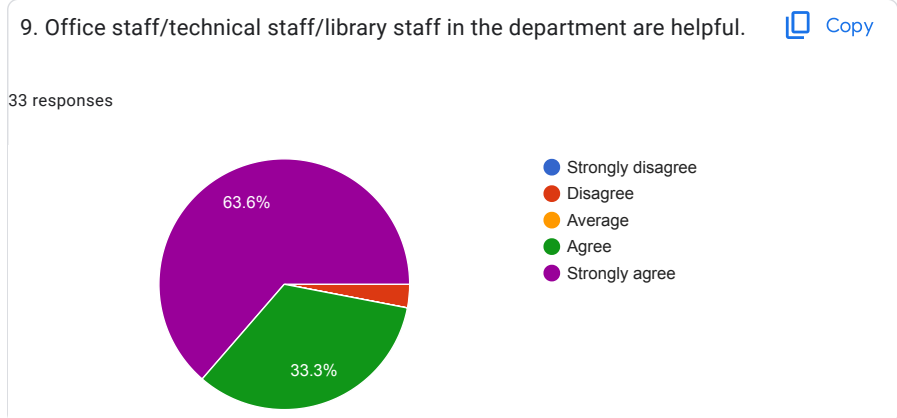

PANJAB UNIVERSITY, CHANDIGARH

Feedback Forms from students

33 responses

[Publish analytics](#)

Teacher-wise Feedback

1. The teacher completes the entire syllabus in time.

[Copy](#)

2. The teacher is a content expert and has adequate knowledge about the subject/course.

[Copy](#)

3. The teacher communicates clearly and well prepared.

[Copy](#)

STUDENTS' FEEDBACK ABOUT INSTITUTE

FEEDBACK FROM PARENTS

1. Your ward has Chosen Panjab University because

[Copy](#)

2. Transparency in the evaluation/examination System