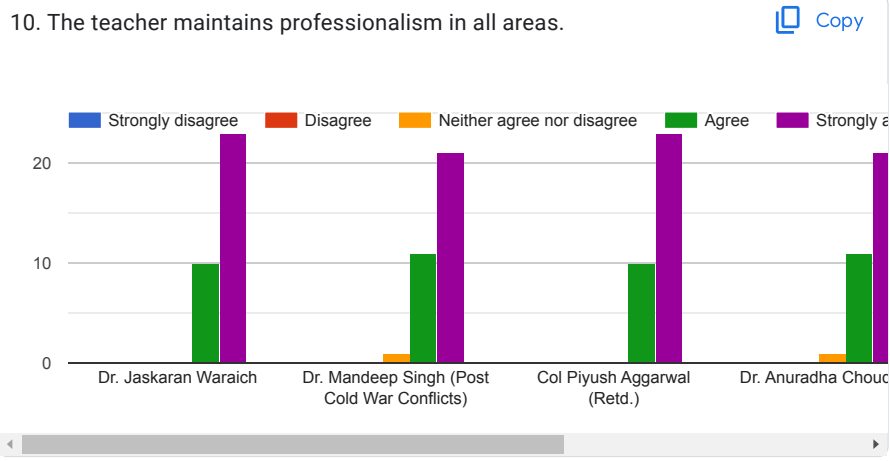

PANJAB UNIVERSITY, CHANDIGARH

Feedback Forms from students

33 responses

[Publish analytics](#)

Teacher-wise Feedback

1. The teacher completes the entire syllabus in time.

[Copy](#)

2. The teacher is a content expert and has adequate knowledge about the subject/course.

[Copy](#)

3. The teacher communicates clearly and well prepared.

[Copy](#)

STUDENTS' FEEDBACK ABOUT INSTITUTE

FEEDBACK FROM PARENTS

1. Your ward has Chosen Panjab University because

[Copy](#)

2. Transparency in the evaluation/examination System