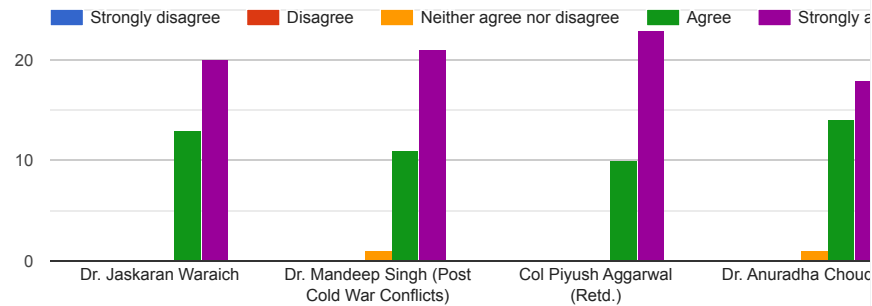

PANJAB UNIVERSITY, CHANDIGARH

Feedback Forms from students

33 responses

[Publish analytics](#)

Teacher-wise Feedback

1. The teacher completes the entire syllabus in time.

[Copy](#)

2. The teacher is a content expert and has adequate knowledge about the subject/course.

[Copy](#)

3. The teacher communicates clearly and well prepared.

[Copy](#)

STUDENTS' FEEDBACK ABOUT INSTITUTE

FEEDBACK FROM PARENTS

1. Your ward has Chosen Panjab University because

[Copy](#)

2. Transparency in the evaluation/examination System