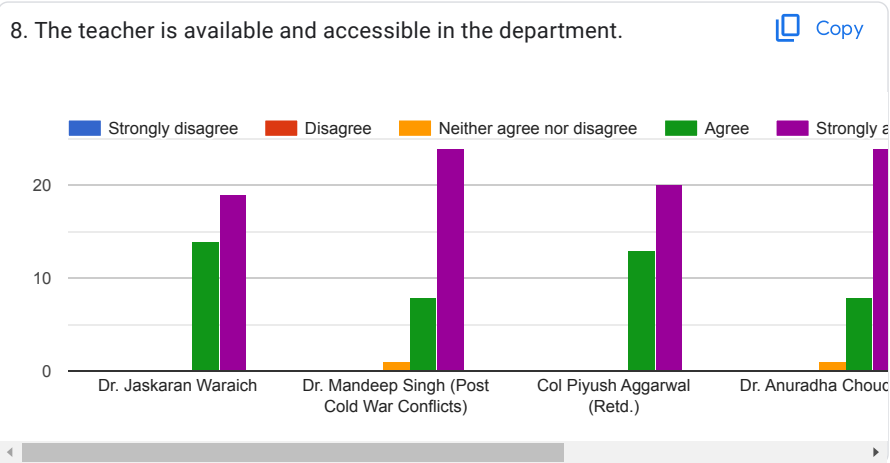

PANJAB UNIVERSITY, CHANDIGARH

Feedback Forms from students

33 responses

[Publish analytics](#)

Teacher-wise Feedback

1. The teacher completes the entire syllabus in time.

[Copy](#)

2. The teacher is a content expert and has adequate knowledge about the subject/course.

[Copy](#)

3. The teacher communicates clearly and well prepared.

[Copy](#)

STUDENTS' FEEDBACK ABOUT INSTITUTE

FEEDBACK FROM PARENTS

1. Your ward has Chosen Panjab University because

[Copy](#)

2. Transparency in the evaluation/examination System