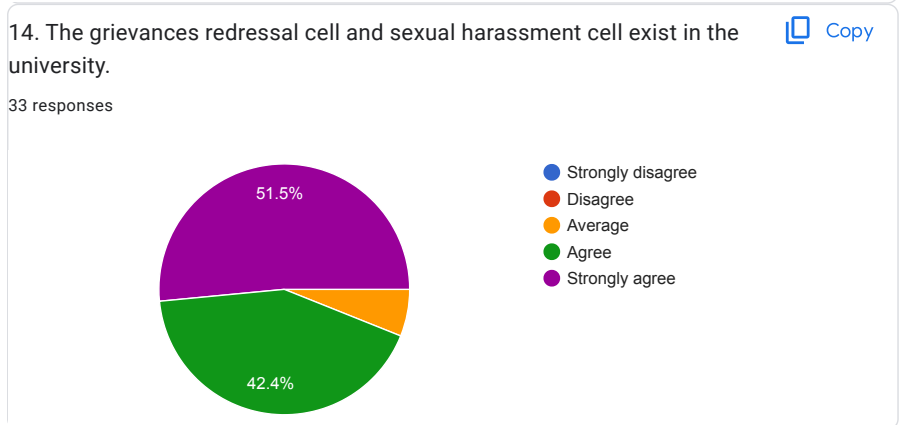

PANJAB UNIVERSITY, CHANDIGARH

Feedback Forms from students

33 responses

[Publish analytics](#)

Teacher-wise Feedback

1. The teacher completes the entire syllabus in time.

[Copy](#)

2. The teacher is a content expert and has adequate knowledge about the subject/course.

[Copy](#)

3. The teacher communicates clearly and well prepared.

[Copy](#)

STUDENTS' FEEDBACK ABOUT INSTITUTE

FEEDBACK FROM PARENTS

1. Your ward has Chosen Panjab University because

[Copy](#)

2. Transparency in the evaluation/examination System