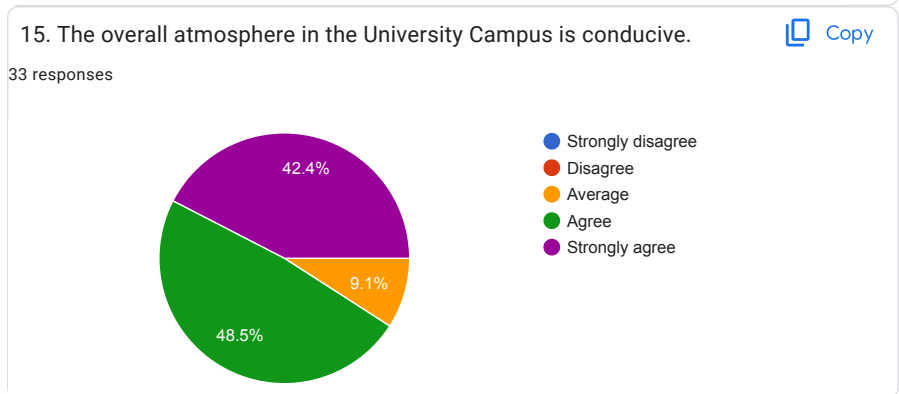

PANJAB UNIVERSITY, CHANDIGARH

Feedback Forms from students

33 responses

[Publish analytics](#)

Teacher-wise Feedback

1. The teacher completes the entire syllabus in time.

[Copy](#)

2. The teacher is a content expert and has adequate knowledge about the subject/course.

[Copy](#)

3. The teacher communicates clearly and well prepared.

[Copy](#)

STUDENTS' FEEDBACK ABOUT INSTITUTE

FEEDBACK FROM PARENTS

1. Your ward has Chosen Panjab University because

[Copy](#)

2. Transparency in the evaluation/examination System