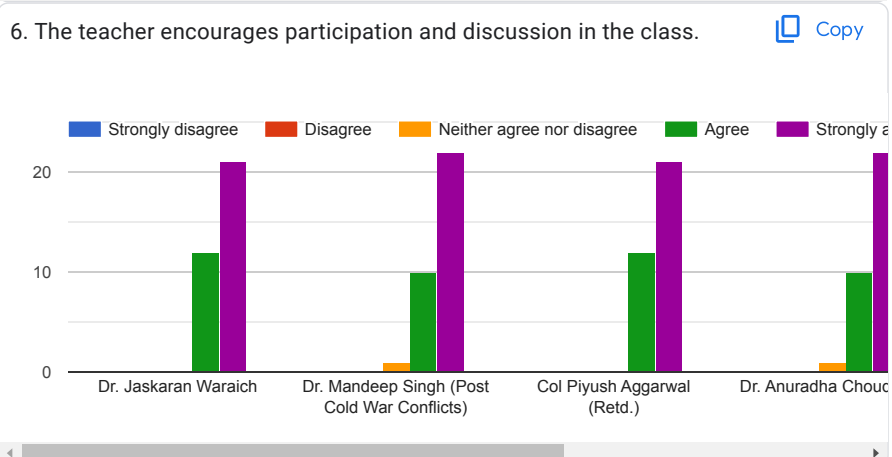

PANJAB UNIVERSITY, CHANDIGARH

Feedback Forms from students

33 responses

[Publish analytics](#)

Teacher-wise Feedback

1. The teacher completes the entire syllabus in time.

[Copy](#)

2. The teacher is a content expert and has adequate knowledge about the subject/course.

[Copy](#)

3. The teacher communicates clearly and well prepared.

[Copy](#)

STUDENTS' FEEDBACK ABOUT INSTITUTE

FEEDBACK FROM PARENTS

1. Your ward has Chosen Panjab University because

[Copy](#)

2. Transparency in the evaluation/examination System