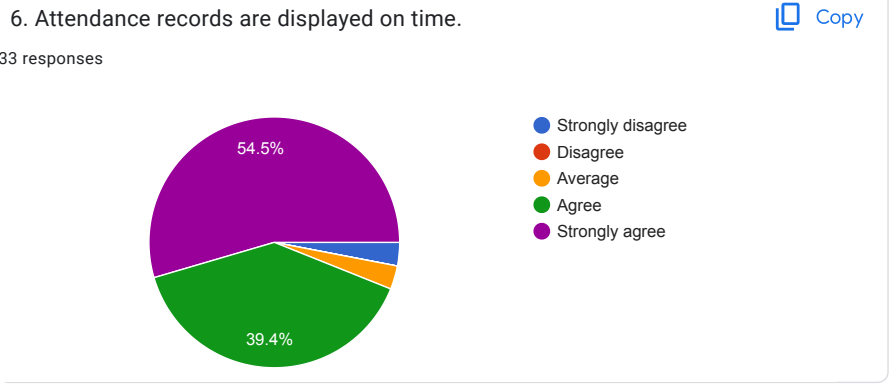

PANJAB UNIVERSITY, CHANDIGARH

Feedback Forms from students

33 responses

[Publish analytics](#)

Teacher-wise Feedback

1. The teacher completes the entire syllabus in time.

[Copy](#)

2. The teacher is a content expert and has adequate knowledge about the subject/course.

[Copy](#)

3. The teacher communicates clearly and well prepared.

[Copy](#)

STUDENTS' FEEDBACK ABOUT INSTITUTE

FEEDBACK FROM PARENTS

1. Your ward has Chosen Panjab University because

[Copy](#)

2. Transparency in the evaluation/examination System