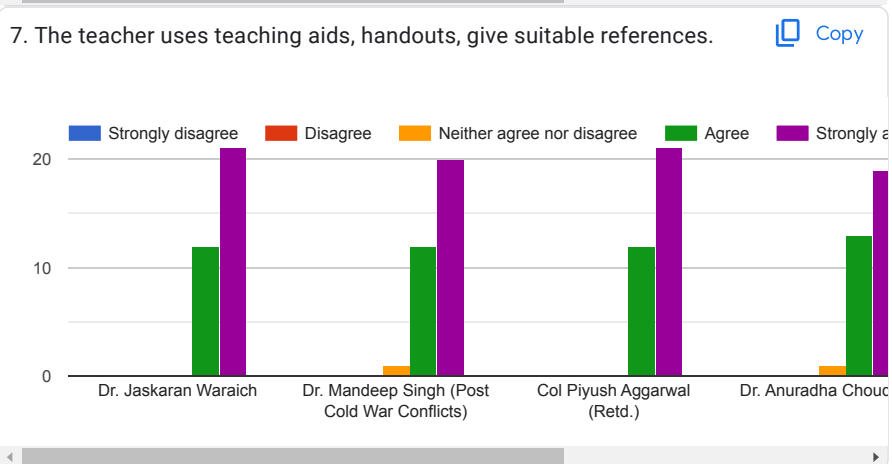

PANJAB UNIVERSITY, CHANDIGARH

Feedback Forms from students

33 responses

[Publish analytics](#)

Teacher-wise Feedback

1. The teacher completes the entire syllabus in time.

[Copy](#)

2. The teacher is a content expert and has adequate knowledge about the subject/course.

[Copy](#)

3. The teacher communicates clearly and well prepared.

[Copy](#)

STUDENTS' FEEDBACK ABOUT INSTITUTE

FEEDBACK FROM PARENTS

1. Your ward has Chosen Panjab University because

[Copy](#)

2. Transparency in the evaluation/examination System