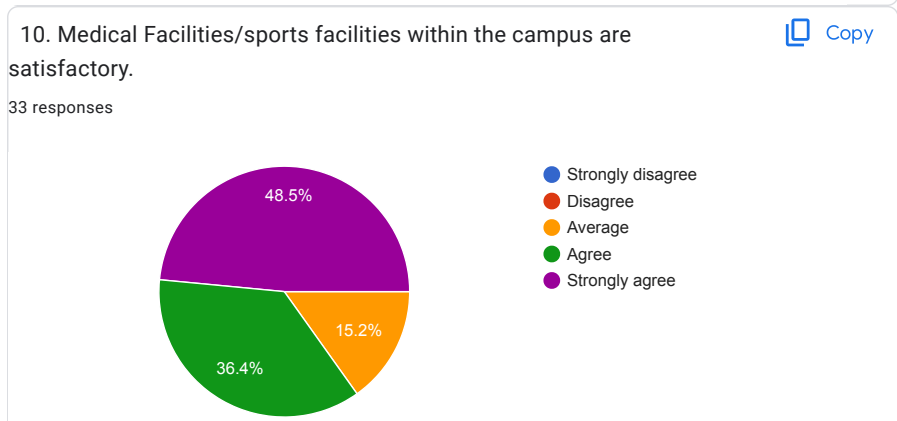

PANJAB UNIVERSITY, CHANDIGARH

Feedback Forms from students

33 responses

[Publish analytics](#)

Teacher-wise Feedback

1. The teacher completes the entire syllabus in time.

[Copy](#)

2. The teacher is a content expert and has adequate knowledge about the subject/course.

[Copy](#)

3. The teacher communicates clearly and well prepared.

[Copy](#)

STUDENTS' FEEDBACK ABOUT INSTITUTE

FEEDBACK FROM PARENTS

1. Your ward has Chosen Panjab University because

[Copy](#)

2. Transparency in the evaluation/examination System