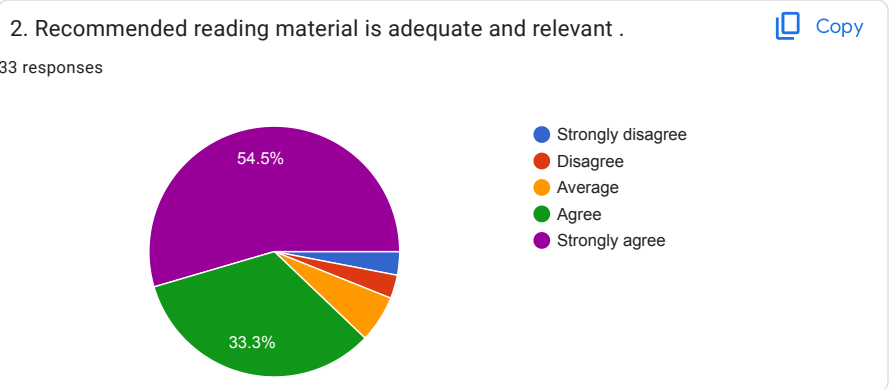

PANJAB UNIVERSITY, CHANDIGARH

Feedback Forms from students

33 responses

[Publish analytics](#)

Teacher-wise Feedback

1. The teacher completes the entire syllabus in time.

[Copy](#)

2. The teacher is a content expert and has adequate knowledge about the subject/course.

[Copy](#)

3. The teacher communicates clearly and well prepared.

[Copy](#)

STUDENTS' FEEDBACK ABOUT INSTITUTE

FEEDBACK FROM PARENTS

1. Your ward has Chosen Panjab University because

[Copy](#)

2. Transparency in the evaluation/examination System