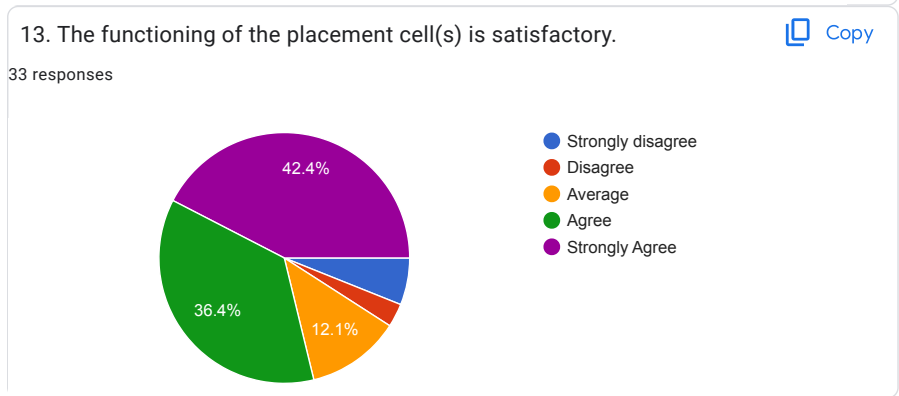

PANJAB UNIVERSITY, CHANDIGARH

Feedback Forms from students

33 responses

[Publish analytics](#)

Teacher-wise Feedback

1. The teacher completes the entire syllabus in time.

[Copy](#)

2. The teacher is a content expert and has adequate knowledge about the subject/course.

[Copy](#)

3. The teacher communicates clearly and well prepared.

[Copy](#)

STUDENTS' FEEDBACK ABOUT INSTITUTE

FEEDBACK FROM PARENTS

1. Your ward has Chosen Panjab University because

[Copy](#)

2. Transparency in the evaluation/examination System