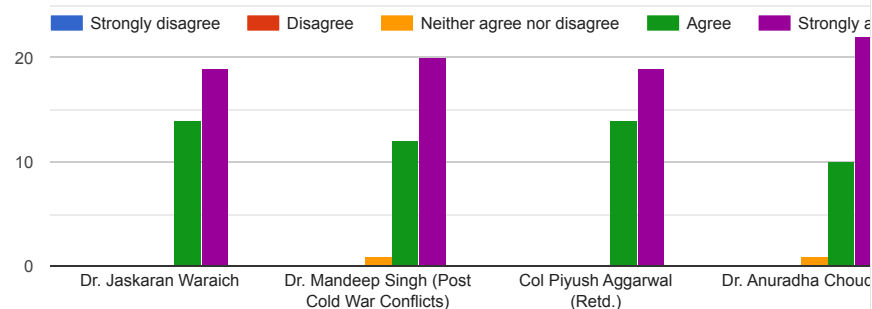

PANJAB UNIVERSITY, CHANDIGARH

Feedback Forms from students

33 responses

[Publish analytics](#)

Teacher-wise Feedback

1. The teacher completes the entire syllabus in time.

[Copy](#)

2. The teacher is a content expert and has adequate knowledge about the subject/course.

[Copy](#)

3. The teacher communicates clearly and well prepared.

[Copy](#)

STUDENTS' FEEDBACK ABOUT INSTITUTE

FEEDBACK FROM PARENTS

1. Your ward has Chosen Panjab University because

[Copy](#)

2. Transparency in the evaluation/examination System