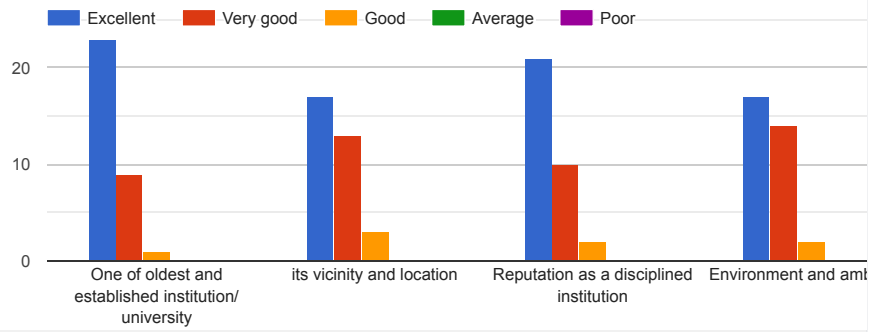

PANJAB UNIVERSITY, CHANDIGARH

Feedback Forms from students

33 responses

[Publish analytics](#)

Teacher-wise Feedback

1. The teacher completes the entire syllabus in time.

[Copy](#)

2. The teacher is a content expert and has adequate knowledge about the subject/course.

[Copy](#)

3. The teacher communicates clearly and well prepared.

[Copy](#)

STUDENTS' FEEDBACK ABOUT INSTITUTE

FEEDBACK FROM PARENTS

1. Your ward has Chosen Panjab University because

[Copy](#)

2. Transparency in the evaluation/examination System

[Copy](#)

33 responses

3. Overall discipline in the institution

[Copy](#)

33 responses

4. Quality of Teaching in the institution

[Copy](#)

33 responses