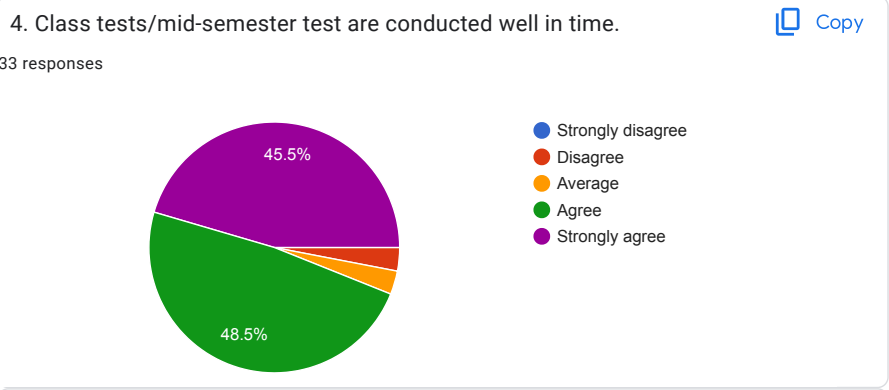

PANJAB UNIVERSITY, CHANDIGARH

Feedback Forms from students

33 responses

[Publish analytics](#)

Teacher-wise Feedback

1. The teacher completes the entire syllabus in time.

[Copy](#)

2. The teacher is a content expert and has adequate knowledge about the subject/course.

[Copy](#)

3. The teacher communicates clearly and well prepared.

[Copy](#)

STUDENTS' FEEDBACK ABOUT INSTITUTE

FEEDBACK FROM PARENTS

1. Your ward has Chosen Panjab University because

[Copy](#)

2. Transparency in the evaluation/examination System