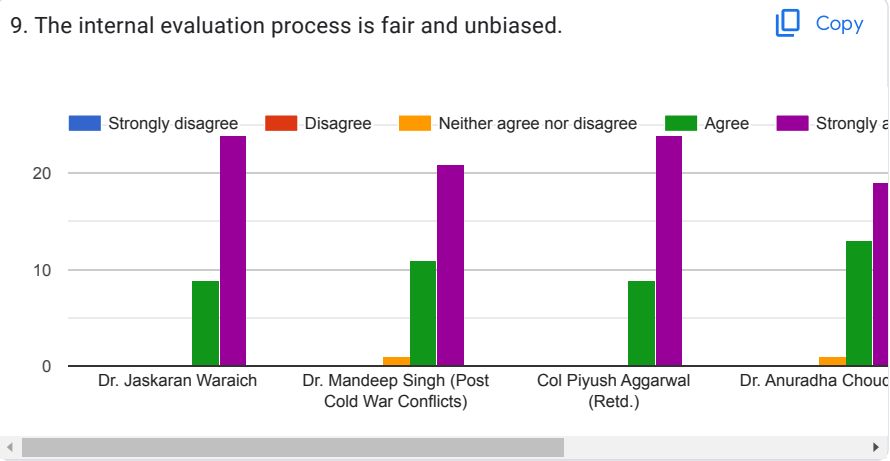

PANJAB UNIVERSITY, CHANDIGARH

Feedback Forms from students

33 responses

[Publish analytics](#)

Teacher-wise Feedback

1. The teacher completes the entire syllabus in time.

[Copy](#)

2. The teacher is a content expert and has adequate knowledge about the subject/course.

[Copy](#)

3. The teacher communicates clearly and well prepared.

[Copy](#)

STUDENTS' FEEDBACK ABOUT INSTITUTE

FEEDBACK FROM PARENTS

1. Your ward has Chosen Panjab University because

[Copy](#)

2. Transparency in the evaluation/examination System