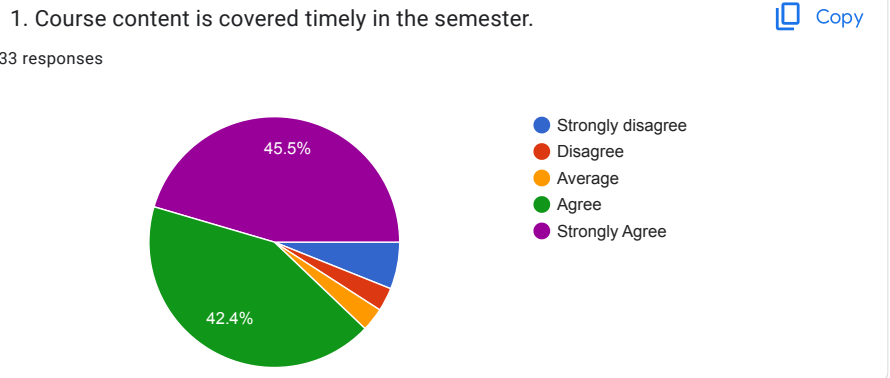

PANJAB UNIVERSITY, CHANDIGARH

Feedback Forms from students

33 responses

[Publish analytics](#)

Teacher-wise Feedback

1. The teacher completes the entire syllabus in time.

[Copy](#)

2. The teacher is a content expert and has adequate knowledge about the subject/course.

[Copy](#)

3. The teacher communicates clearly and well prepared.

[Copy](#)

STUDENTS' FEEDBACK ABOUT INSTITUTE

FEEDBACK FROM PARENTS

1. Your ward has Chosen Panjab University because

[Copy](#)

2. Transparency in the evaluation/examination System