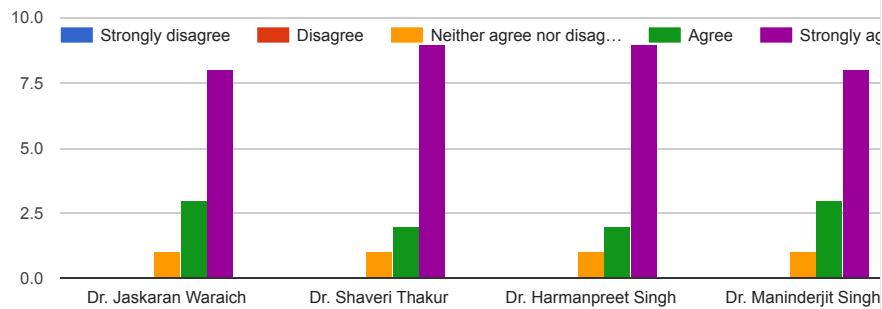

PANJAB UNIVERSITY, CHANDIGARH

Feedback Forms from students

12 responses

[Publish analytics](#)

Teacher-wise Feedback

1. The teacher completes the entire syllabus in time.

[Copy](#)

2. The teacher is a content expert and has adequate knowledge about the subject/course.

[Copy](#)

3. The teacher communicates clearly and well prepared.

[Copy](#)

STUDENTS' FEEDBACK ABOUT INSTITUTE

FEEDBACK FROM PARENTS

1. Your ward has Chosen Panjab University because

[Copy](#)

2. Transparency in the evaluation/examination System