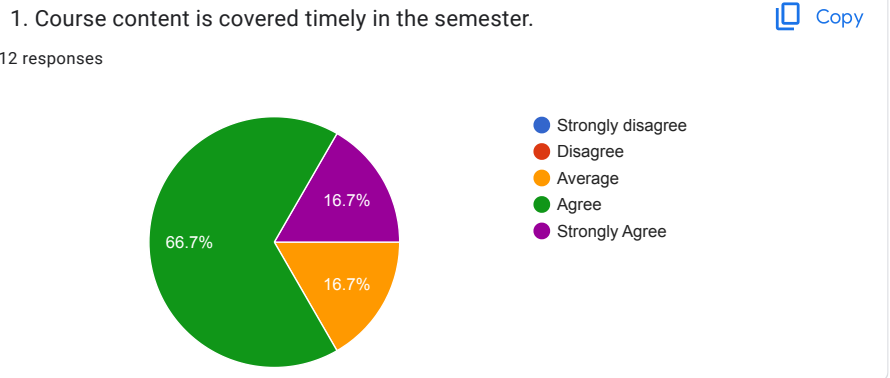

PANJAB UNIVERSITY, CHANDIGARH

Feedback Forms from students

12 responses

[Publish analytics](#)

Teacher-wise Feedback

1. The teacher completes the entire syllabus in time.

[Copy](#)

2. The teacher is a content expert and has adequate knowledge about the subject/course.

[Copy](#)

3. The teacher communicates clearly and well prepared.

[Copy](#)

STUDENTS' FEEDBACK ABOUT INSTITUTE

FEEDBACK FROM PARENTS

1. Your ward has Chosen Panjab University because

[Copy](#)

2. Transparency in the evaluation/examination System