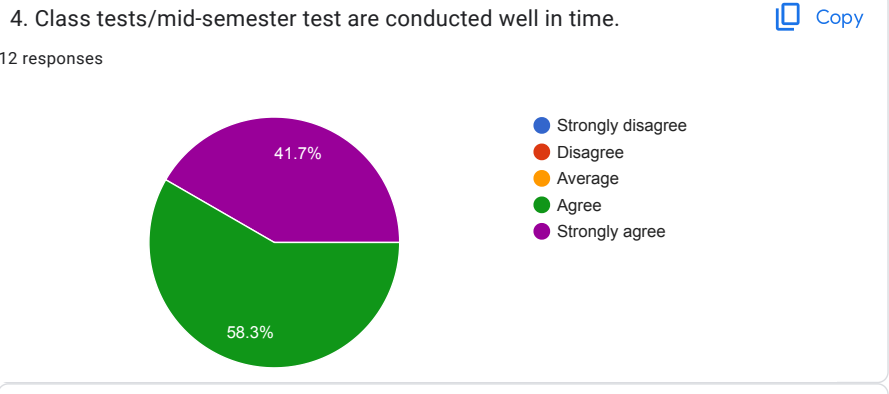

PANJAB UNIVERSITY, CHANDIGARH

Feedback Forms from students

12 responses

[Publish analytics](#)

Teacher-wise Feedback

1. The teacher completes the entire syllabus in time.

[Copy](#)

2. The teacher is a content expert and has adequate knowledge about the subject/course.

[Copy](#)

3. The teacher communicates clearly and well prepared.

[Copy](#)

STUDENTS' FEEDBACK ABOUT INSTITUTE

FEEDBACK FROM PARENTS

1. Your ward has Chosen Panjab University because

[Copy](#)

2. Transparency in the evaluation/examination System