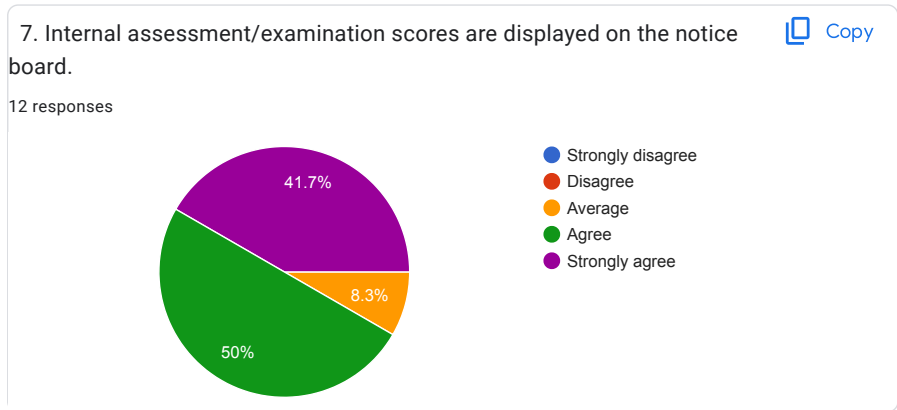

PANJAB UNIVERSITY, CHANDIGARH

Feedback Forms from students

12 responses

[Publish analytics](#)

Teacher-wise Feedback

1. The teacher completes the entire syllabus in time.

[Copy](#)

2. The teacher is a content expert and has adequate knowledge about the subject/course.

[Copy](#)

3. The teacher communicates clearly and well prepared.

[Copy](#)

STUDENTS' FEEDBACK ABOUT INSTITUTE

FEEDBACK FROM PARENTS

1. Your ward has Chosen Panjab University because

[Copy](#)

2. Transparency in the evaluation/examination System