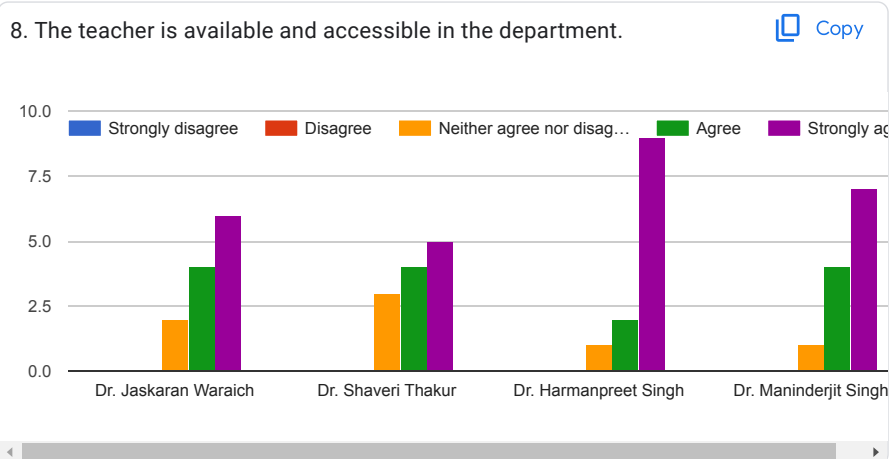

PANJAB UNIVERSITY, CHANDIGARH

Feedback Forms from students

12 responses

[Publish analytics](#)

Teacher-wise Feedback

1. The teacher completes the entire syllabus in time.

[Copy](#)

2. The teacher is a content expert and has adequate knowledge about the subject/course.

[Copy](#)

3. The teacher communicates clearly and well prepared.

[Copy](#)

STUDENTS' FEEDBACK ABOUT INSTITUTE

FEEDBACK FROM PARENTS

1. Your ward has Chosen Panjab University because

[Copy](#)

2. Transparency in the evaluation/examination System