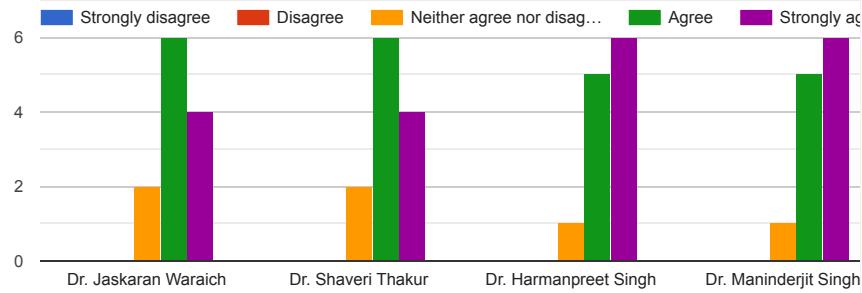

PANJAB UNIVERSITY, CHANDIGARH

Feedback Forms from students

12 responses

[Publish analytics](#)

Teacher-wise Feedback

1. The teacher completes the entire syllabus in time.

[Copy](#)

2. The teacher is a content expert and has adequate knowledge about the subject/course.

[Copy](#)

3. The teacher communicates clearly and well prepared.

[Copy](#)

STUDENTS' FEEDBACK ABOUT INSTITUTE

FEEDBACK FROM PARENTS

1. Your ward has Chosen Panjab University because

[Copy](#)

2. Transparency in the evaluation/examination System