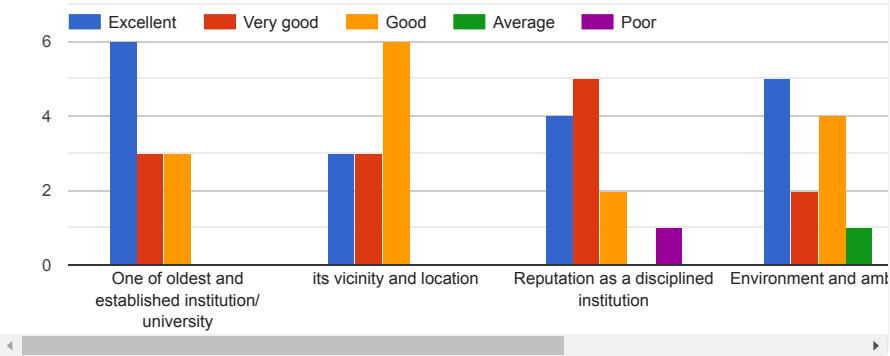

PANJAB UNIVERSITY, CHANDIGARH

Feedback Forms from students

12 responses

[Publish analytics](#)

Teacher-wise Feedback

1. The teacher completes the entire syllabus in time.

[Copy](#)

2. The teacher is a content expert and has adequate knowledge about the subject/course.

[Copy](#)

3. The teacher communicates clearly and well prepared.

[Copy](#)

STUDENTS' FEEDBACK ABOUT INSTITUTE

FEEDBACK FROM PARENTS

1. Your ward has Chosen Panjab University because

[Copy](#)

2. Transparency in the evaluation/examination System

[Copy](#)

12 responses

3. Overall discipline in the institution

[Copy](#)

12 responses

4. Quality of Teaching in the institution

[Copy](#)

12 responses