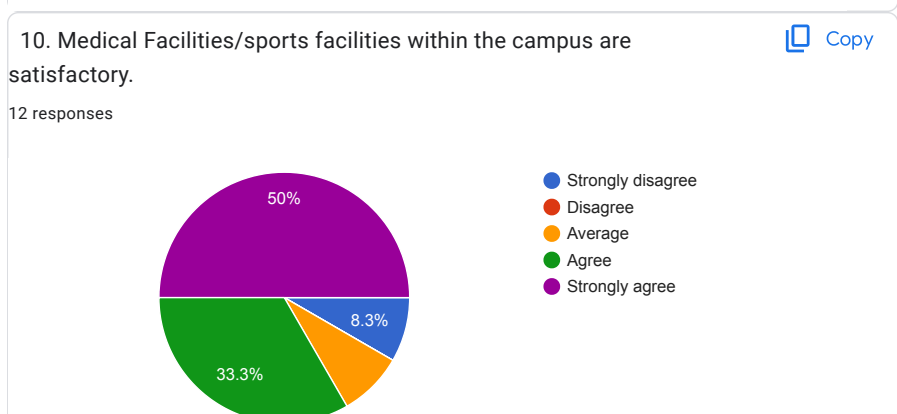

PANJAB UNIVERSITY, CHANDIGARH

Feedback Forms from students

12 responses

[Publish analytics](#)

Teacher-wise Feedback

1. The teacher completes the entire syllabus in time.

[Copy](#)

2. The teacher is a content expert and has adequate knowledge about the subject/course.

[Copy](#)

3. The teacher communicates clearly and well prepared.

[Copy](#)

STUDENTS' FEEDBACK ABOUT INSTITUTE

FEEDBACK FROM PARENTS

1. Your ward has Chosen Panjab University because

[Copy](#)

2. Transparency in the evaluation/examination System