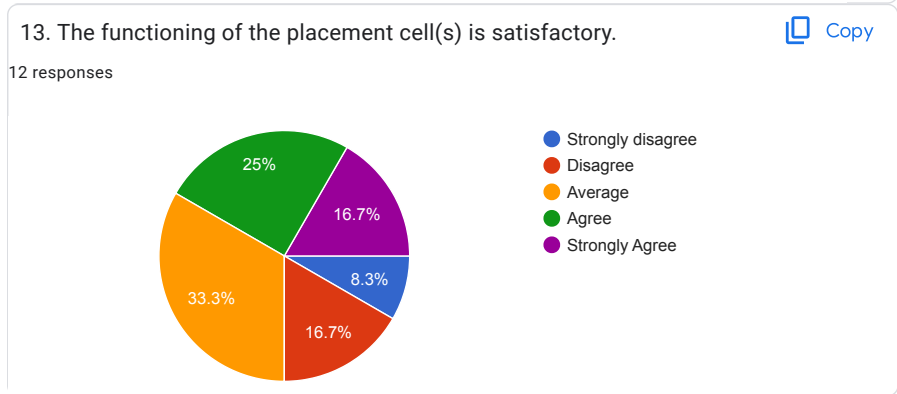

PANJAB UNIVERSITY, CHANDIGARH

Feedback Forms from students

12 responses

[Publish analytics](#)

Teacher-wise Feedback

1. The teacher completes the entire syllabus in time.

[Copy](#)

2. The teacher is a content expert and has adequate knowledge about the subject/course.

[Copy](#)

3. The teacher communicates clearly and well prepared.

[Copy](#)

STUDENTS' FEEDBACK ABOUT INSTITUTE

FEEDBACK FROM PARENTS

1. Your ward has Chosen Panjab University because

[Copy](#)

2. Transparency in the evaluation/examination System