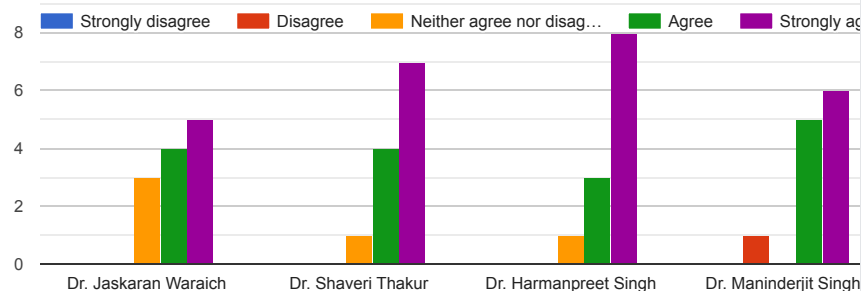

PANJAB UNIVERSITY, CHANDIGARH

Feedback Forms from students

12 responses

[Publish analytics](#)

Teacher-wise Feedback

1. The teacher completes the entire syllabus in time.

[Copy](#)

2. The teacher is a content expert and has adequate knowledge about the subject/course.

[Copy](#)

3. The teacher communicates clearly and well prepared.

[Copy](#)

STUDENTS' FEEDBACK ABOUT INSTITUTE

FEEDBACK FROM PARENTS

1. Your ward has Chosen Panjab University because

[Copy](#)

2. Transparency in the evaluation/examination System