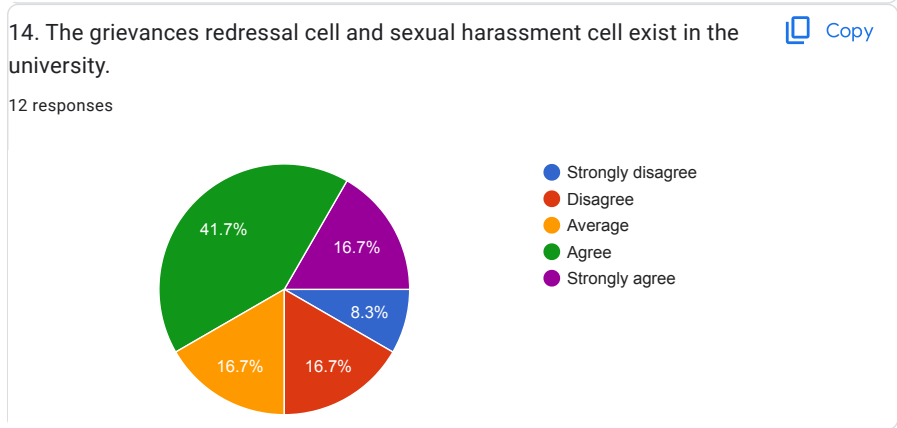

PANJAB UNIVERSITY, CHANDIGARH

Feedback Forms from students

12 responses

[Publish analytics](#)

Teacher-wise Feedback

1. The teacher completes the entire syllabus in time.

[Copy](#)

2. The teacher is a content expert and has adequate knowledge about the subject/course.

[Copy](#)

3. The teacher communicates clearly and well prepared.

[Copy](#)

STUDENTS' FEEDBACK ABOUT INSTITUTE

FEEDBACK FROM PARENTS

1. Your ward has Chosen Panjab University because

[Copy](#)

2. Transparency in the evaluation/examination System