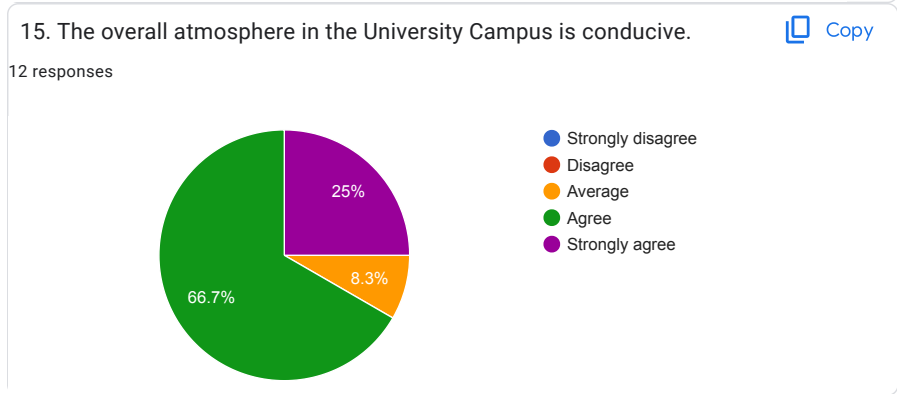

PANJAB UNIVERSITY, CHANDIGARH

Feedback Forms from students

12 responses

[Publish analytics](#)

Teacher-wise Feedback

1. The teacher completes the entire syllabus in time.

[Copy](#)

2. The teacher is a content expert and has adequate knowledge about the subject/course.

[Copy](#)

3. The teacher communicates clearly and well prepared.

[Copy](#)

STUDENTS' FEEDBACK ABOUT INSTITUTE

FEEDBACK FROM PARENTS

1. Your ward has Chosen Panjab University because

[Copy](#)

2. Transparency in the evaluation/examination System