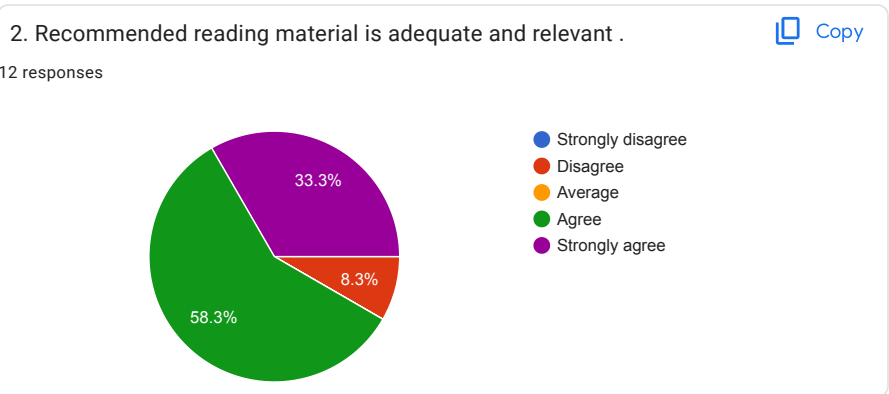

PANJAB UNIVERSITY, CHANDIGARH

Feedback Forms from students

12 responses

[Publish analytics](#)

Teacher-wise Feedback

1. The teacher completes the entire syllabus in time.

[Copy](#)

2. The teacher is a content expert and has adequate knowledge about the subject/course.

[Copy](#)

3. The teacher communicates clearly and well prepared.

[Copy](#)

STUDENTS' FEEDBACK ABOUT INSTITUTE

FEEDBACK FROM PARENTS

1. Your ward has Chosen Panjab University because

[Copy](#)

2. Transparency in the evaluation/examination System