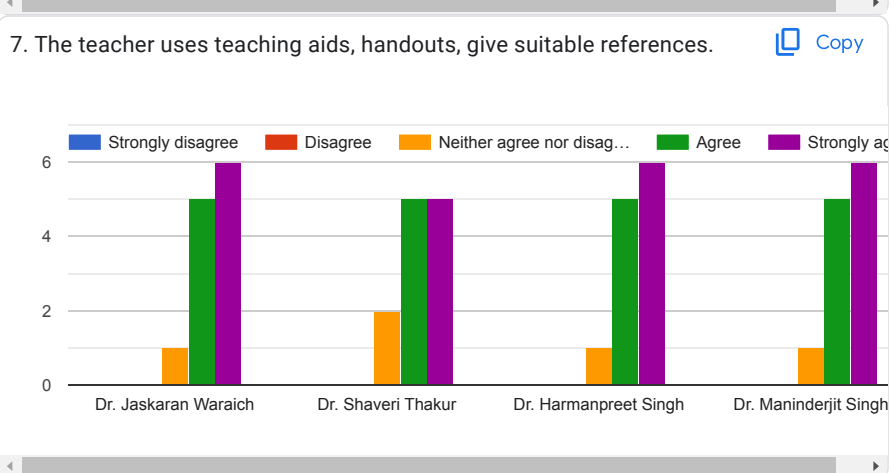

PANJAB UNIVERSITY, CHANDIGARH

Feedback Forms from students

12 responses

[Publish analytics](#)

Teacher-wise Feedback

1. The teacher completes the entire syllabus in time.

[Copy](#)

2. The teacher is a content expert and has adequate knowledge about the subject/course.

[Copy](#)

3. The teacher communicates clearly and well prepared.

[Copy](#)

STUDENTS' FEEDBACK ABOUT INSTITUTE

FEEDBACK FROM PARENTS

1. Your ward has Chosen Panjab University because

[Copy](#)

2. Transparency in the evaluation/examination System