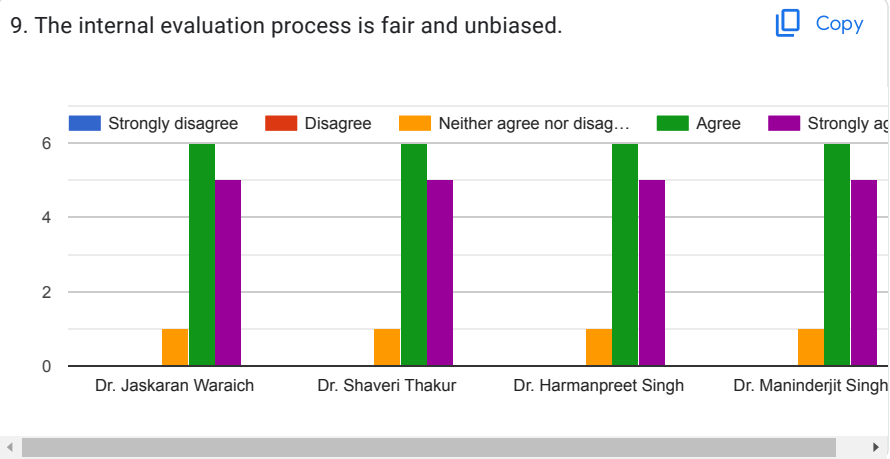

PANJAB UNIVERSITY, CHANDIGARH

Feedback Forms from students

12 responses

[Publish analytics](#)

Teacher-wise Feedback

1. The teacher completes the entire syllabus in time.

[Copy](#)

2. The teacher is a content expert and has adequate knowledge about the subject/course.

[Copy](#)

3. The teacher communicates clearly and well prepared.

[Copy](#)

STUDENTS' FEEDBACK ABOUT INSTITUTE

FEEDBACK FROM PARENTS

1. Your ward has Chosen Panjab University because

[Copy](#)

2. Transparency in the evaluation/examination System