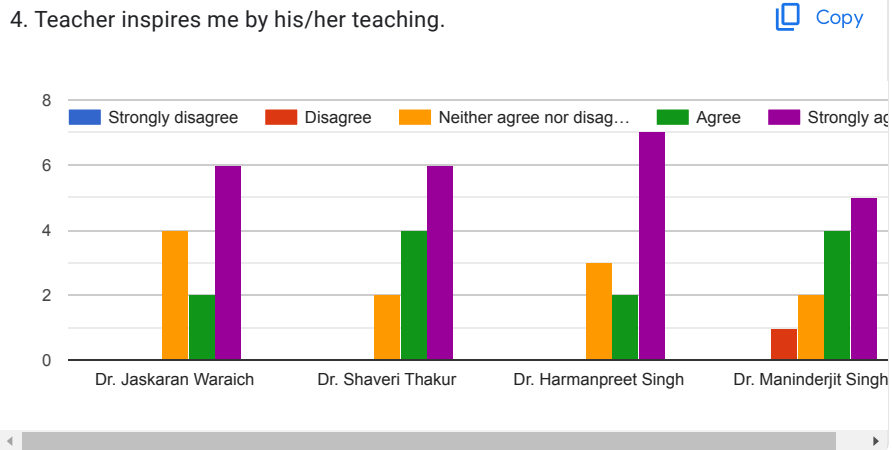

PANJAB UNIVERSITY, CHANDIGARH

Feedback Forms from students

12 responses

[Publish analytics](#)

Teacher-wise Feedback

1. The teacher completes the entire syllabus in time.

[Copy](#)

2. The teacher is a content expert and has adequate knowledge about the subject/course.

[Copy](#)

3. The teacher communicates clearly and well prepared.

[Copy](#)

STUDENTS' FEEDBACK ABOUT INSTITUTE

FEEDBACK FROM PARENTS

1. Your ward has Chosen Panjab University because

[Copy](#)

2. Transparency in the evaluation/examination System