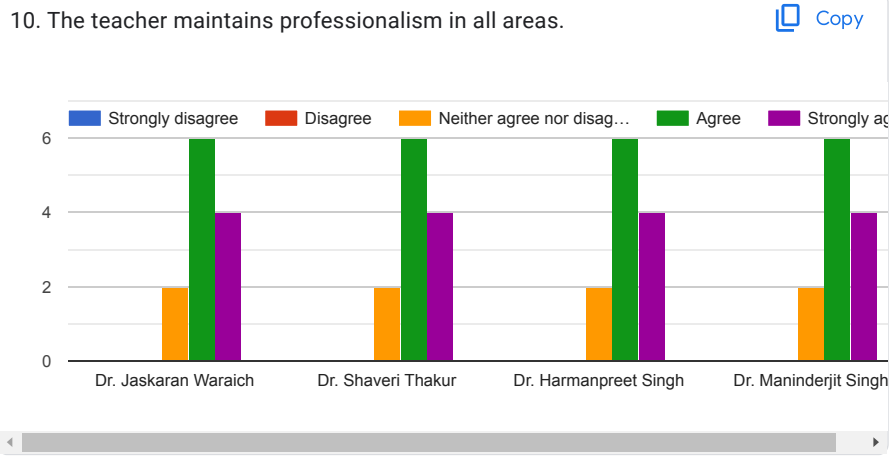

PANJAB UNIVERSITY, CHANDIGARH

Feedback Forms from students

12 responses

[Publish analytics](#)

Teacher-wise Feedback

1. The teacher completes the entire syllabus in time.

[Copy](#)

2. The teacher is a content expert and has adequate knowledge about the subject/course.

[Copy](#)

3. The teacher communicates clearly and well prepared.

[Copy](#)

STUDENTS' FEEDBACK ABOUT INSTITUTE

FEEDBACK FROM PARENTS

1. Your ward has Chosen Panjab University because

[Copy](#)

2. Transparency in the evaluation/examination System