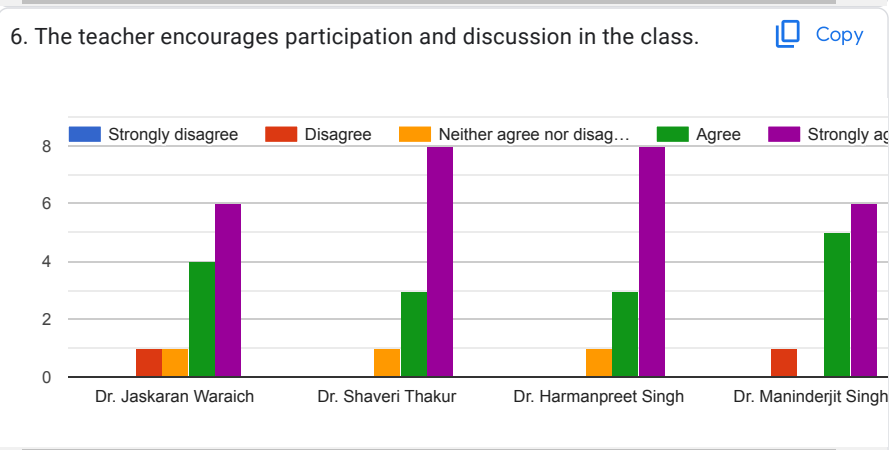

PANJAB UNIVERSITY, CHANDIGARH

Feedback Forms from students

12 responses

[Publish analytics](#)

Teacher-wise Feedback

1. The teacher completes the entire syllabus in time.

[Copy](#)

2. The teacher is a content expert and has adequate knowledge about the subject/course.

[Copy](#)

3. The teacher communicates clearly and well prepared.

[Copy](#)

STUDENTS' FEEDBACK ABOUT INSTITUTE

FEEDBACK FROM PARENTS

1. Your ward has Chosen Panjab University because

[Copy](#)

2. Transparency in the evaluation/examination System