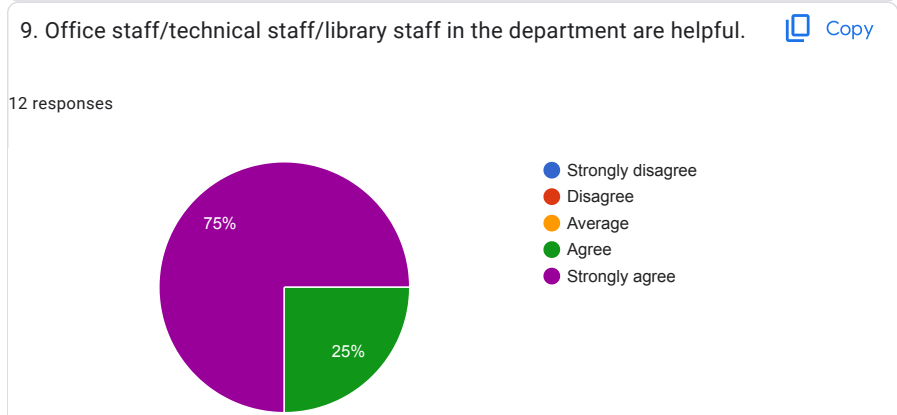

PANJAB UNIVERSITY, CHANDIGARH

Feedback Forms from students

12 responses

[Publish analytics](#)

Teacher-wise Feedback

1. The teacher completes the entire syllabus in time.

[Copy](#)

2. The teacher is a content expert and has adequate knowledge about the subject/course.

[Copy](#)

3. The teacher communicates clearly and well prepared.

[Copy](#)

STUDENTS' FEEDBACK ABOUT INSTITUTE

FEEDBACK FROM PARENTS

1. Your ward has Chosen Panjab University because

[Copy](#)

2. Transparency in the evaluation/examination System