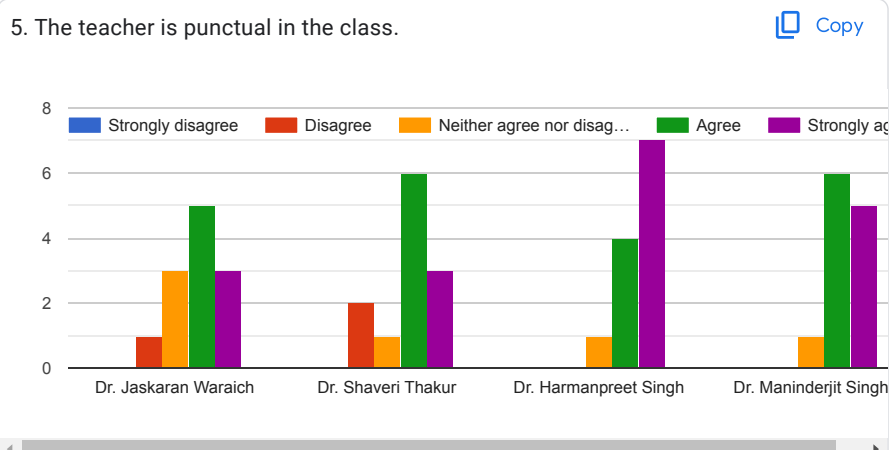

PANJAB UNIVERSITY, CHANDIGARH

Feedback Forms from students

12 responses

[Publish analytics](#)

Teacher-wise Feedback

1. The teacher completes the entire syllabus in time.

[Copy](#)

2. The teacher is a content expert and has adequate knowledge about the subject/course.

[Copy](#)

3. The teacher communicates clearly and well prepared.

[Copy](#)

STUDENTS' FEEDBACK ABOUT INSTITUTE

FEEDBACK FROM PARENTS

1. Your ward has Chosen Panjab University because

[Copy](#)

2. Transparency in the evaluation/examination System